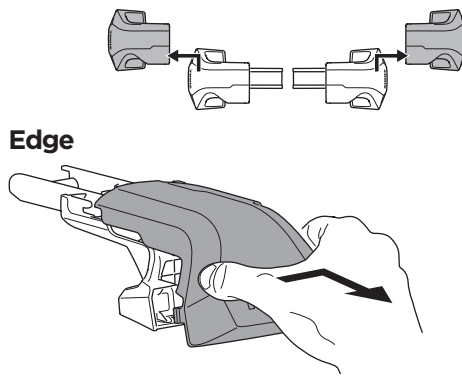

## Kit 186159 HONDA CR-V (Mk. VI), 5-dr SUV, 23-

ISO 11154-E  
THULE  
GUARANTEE  
THULE.COM

This kit is only for vehicles with flush railing.

**1**  
KIT + **2**  
FOOT PACK

**1**

Evo

Edge

**2**