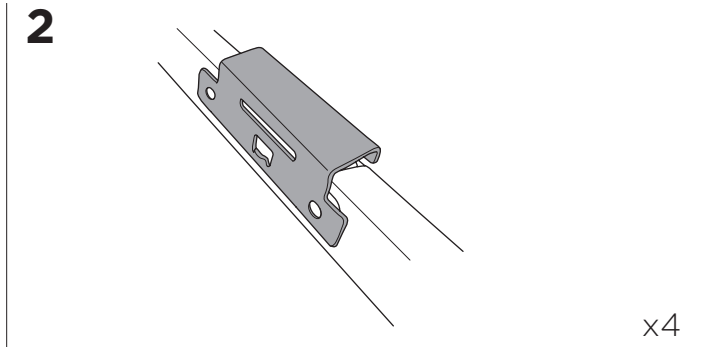

## Kit 186159 HONDA CR-V (Mk. VI), 5-dr SUV, 23-

ISO 11154-E  
THULE  
GUARANTEE  
THULE.COM

This kit is only for vehicles with flush railing.

**1**  
KIT + **2**  
FOOT PACK

**1**

Evo

Edge

**2**