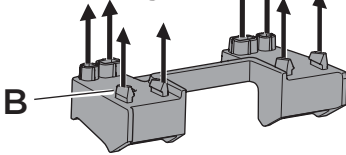

1
KIT + **2**
FOOT PACK

1

Evo

Edge

2

3

4

5

2 THULE

> Instructions

2