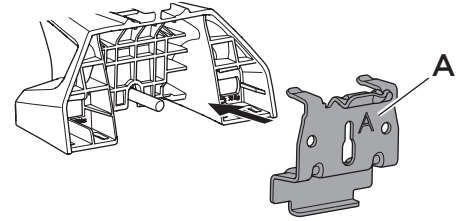

## Kit 186159 HONDA CR-V (Mk. VI), 5-dr SUV, 23-

ISO 11154-E  
THULE  
GUARANTEE  
THULE.COM

This kit is only for vehicles with flush railing.

**1**  
KIT + **2**  
FOOT PACK

**1**

Evo

Edge

**2**