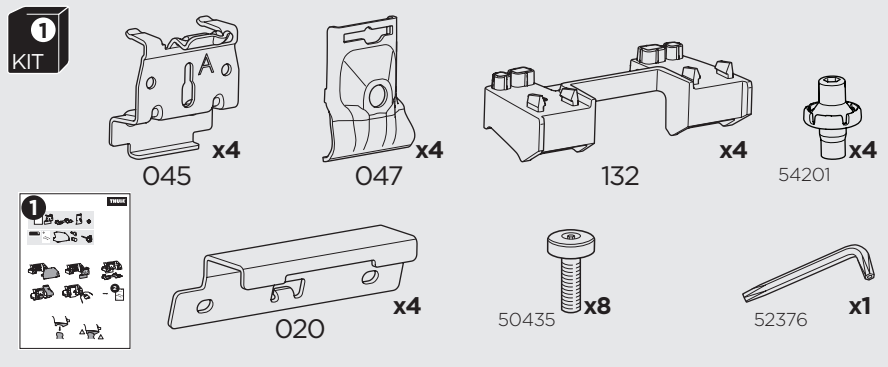

## Kit 186159 HONDA CR-V (Mk. VI), 5-dr SUV, 23-

ISO 11154-E  
THULE  
GUARANTEE  
THULE.COM

This kit is only for vehicles with flush railing.

**1**  
KIT + **2**  
FOOT PACK

**1**

Evo

Edge

**2**