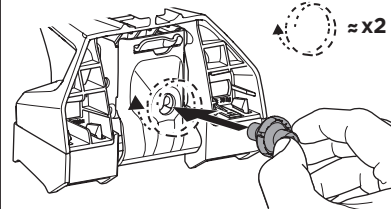

1
KIT + **2**
FOOT PACK

1

Evo

Edge

2

3

4

5

2 THULE

> Instructions

2