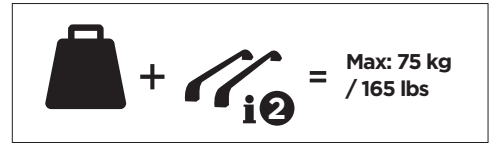

## Kit 186159 HONDA CR-V (Mk. VI), 5-dr SUV, 23-

ISO 11154-E  
THULE  
GUARANTEE  
THULE.COM

This kit is only for vehicles with flush railing.

**1**  
KIT + **2**  
FOOT PACK

**1**

Evo

Edge

**2**