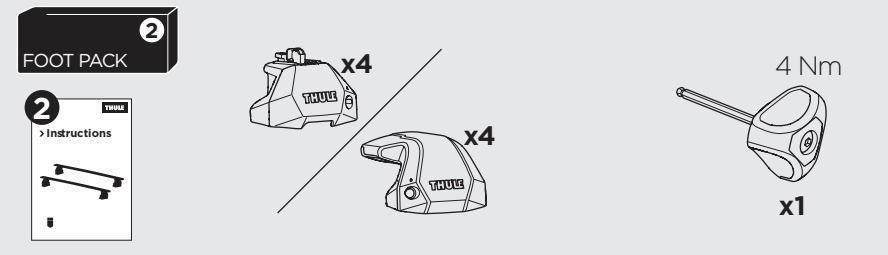

## Kit 186159 HONDA CR-V (Mk. VI), 5-dr SUV, 23-

ISO 11154-E  
THULE  
GUARANTEE  
THULE.COM

This kit is only for vehicles with flush railing.

**1**  
KIT + **2**  
FOOT PACK

**1**

Evo

Edge

**2**