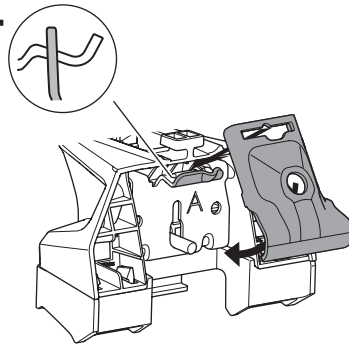

1
KIT + **2**
FOOT PACK

1

Evo

Edge

2

3

4

5

2 THULE

> Instructions

2