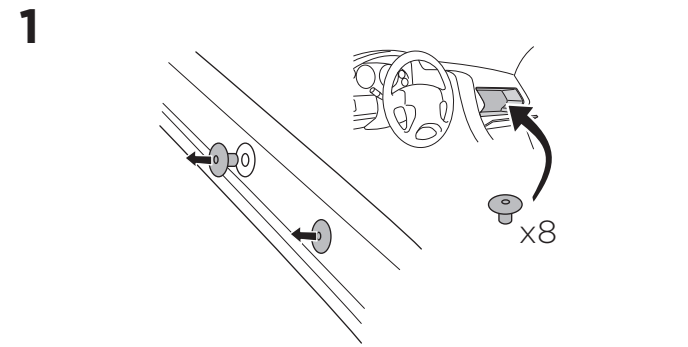

## Kit 186159 HONDA CR-V (Mk. VI), 5-dr SUV, 23-

ISO 11154-E  
THULE  
GUARANTEE  
THULE.COM

This kit is only for vehicles with flush railing.

**1**  
KIT + **2**  
FOOT PACK

**1**

Evo

Edge

**2**