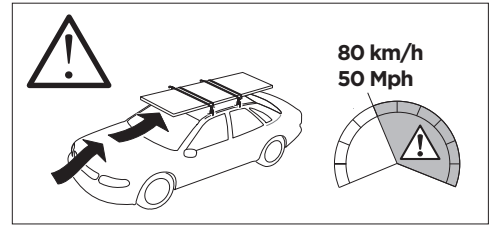

## Kit 186159 HONDA CR-V (Mk. VI), 5-dr SUV, 23-

ISO 11154-E  
THULE  
GUARANTEE  
THULE.COM

This kit is only for vehicles with flush railing.

**1**  
KIT + **2**  
FOOT PACK

**1**

Evo

Edge

**2**